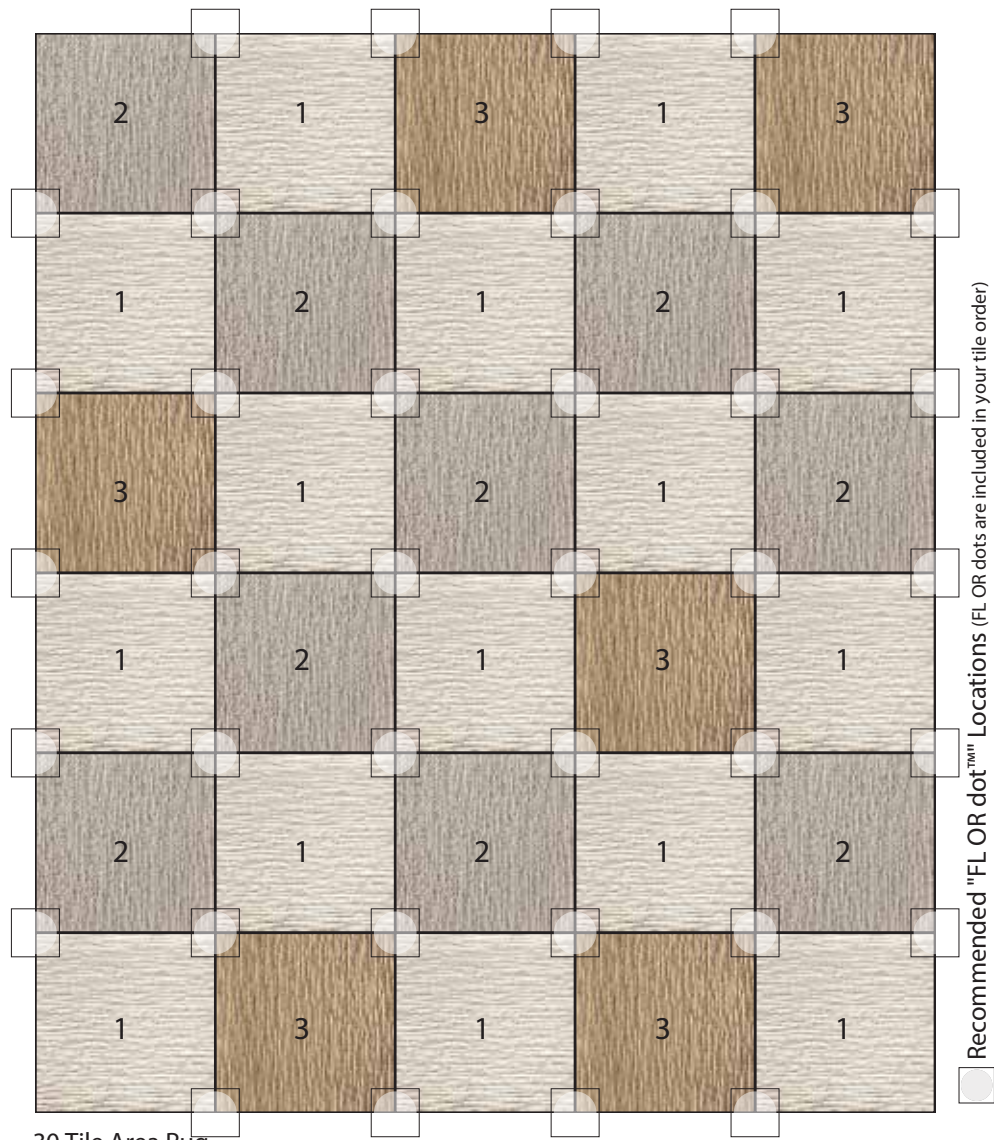

## Two Step Bone

30 Tile Area Rug  
8'2" X 9'10"

Recommended "FLOR dot"<sup>™</sup> Locations (FL OR dots are included in your tile order)

### COMPONENTS

- 1 | Fifteen Tiles of Made You Look in Bone
- 2 | Nine Tiles of Made You Look in Beige
- 3 | Six Tiles of Made You Look in Tawny

DISCLAIMER : Here we have illustrated a typical sized (approximately 10' x 12') area rug, but the beauty of FLOR is you can create a rug of any size. The pattern seen Above can be duplicated to become larger, or rows and columns can be removed to become smaller. Need Help? Call us at 866.952.4093.